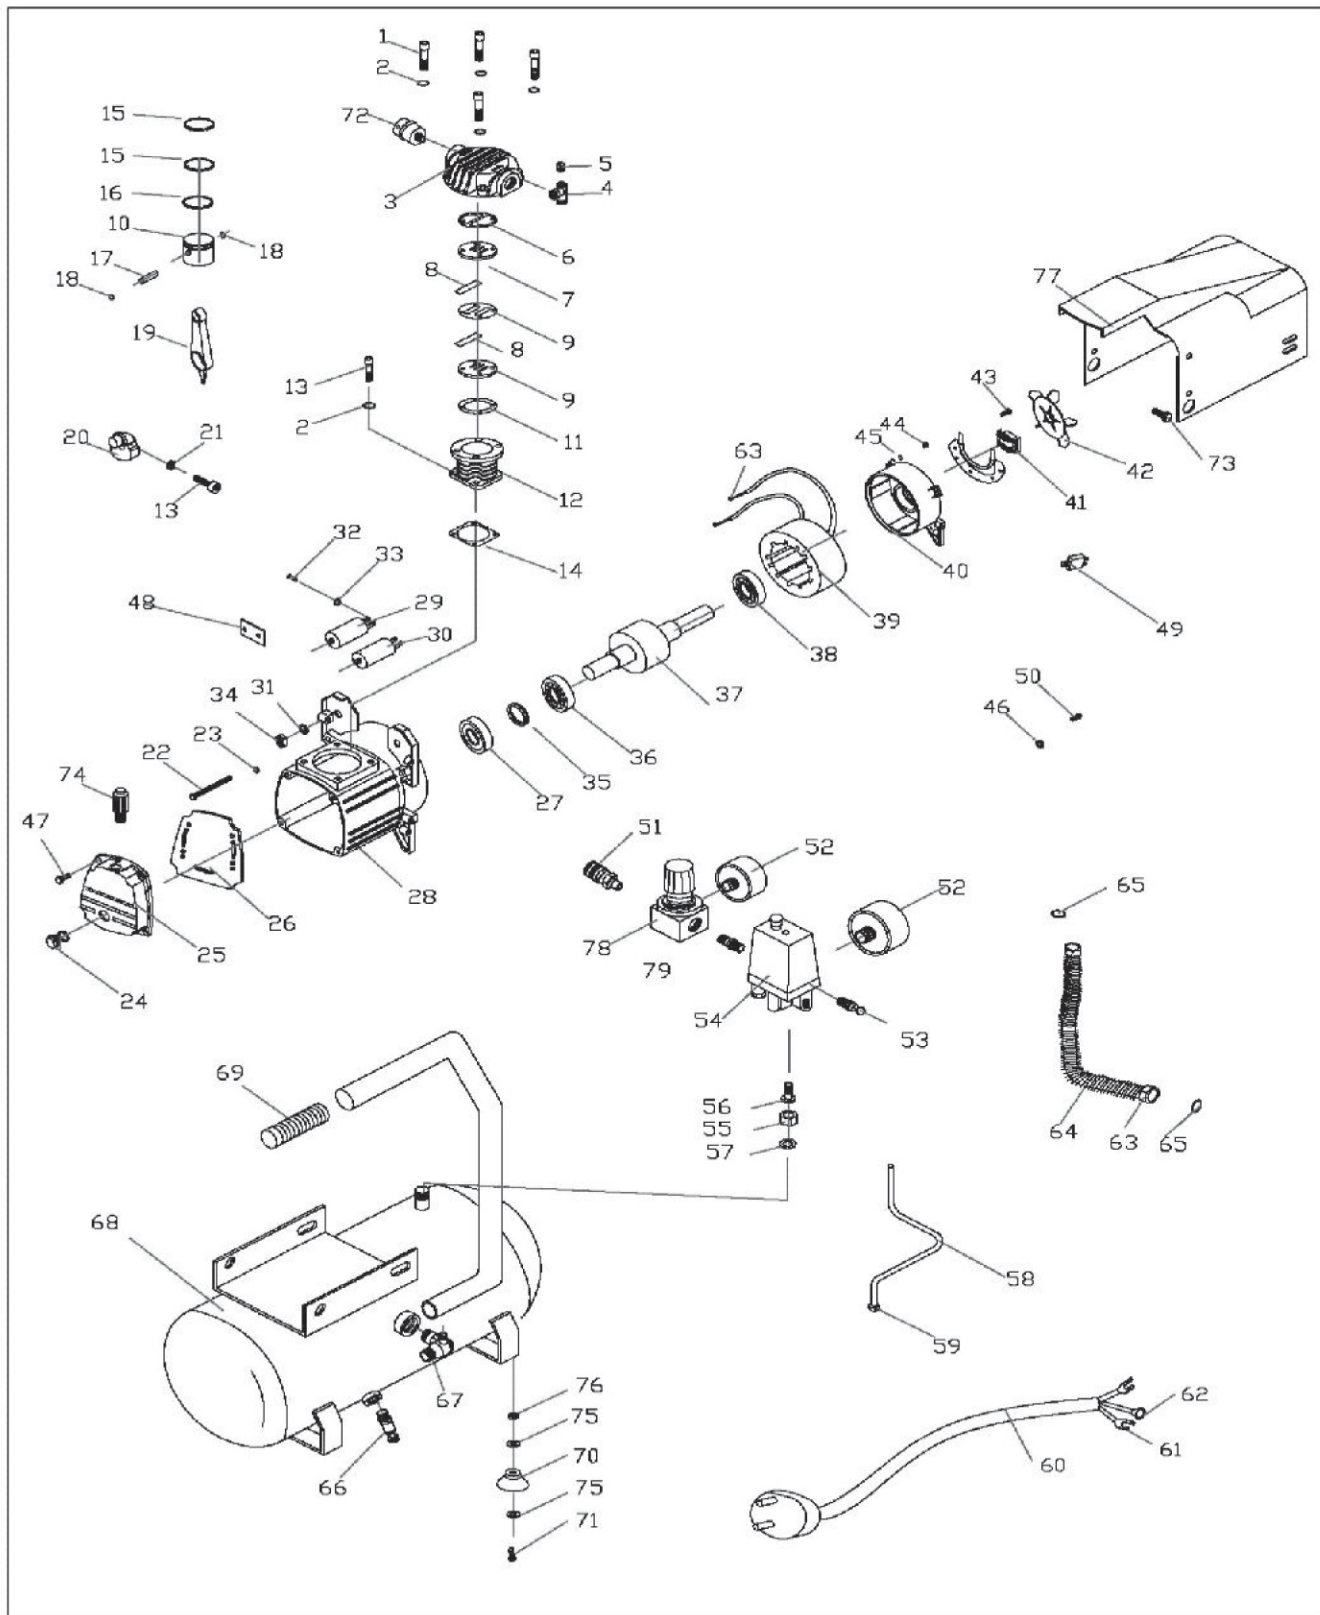

SPARE PARTS LIST FOR 6LT

SPARE PARTS LIST FOR 6LT

NUM	SPECIFICATION	Qty
1	BOLT M6X30	4
2	SPRING WASHER M6	4
3	CYLINDER HEAD	1
4	T-FITTING	1
5	RELIEF VALVE	1
6	GASKET OF CYLINDER HEAD	1
7	VALVE PLATE	1
8	VALVE REED	2
9	GASKET OF VALVE PLATE	1
10	PISTON	1
11	GASKET OF CYLINDER	1
12	CYLINDER	1
13	SCREW M6*20	5
14	GASKET OF CYLINDER	1
15	COMPRESSION RING	2
16	OIL RING	1
17	PISTON PIN	1
18	CIRCLIP	2
19	CONNECT ROD	1
20	ECCENTRIC	1
21	NUT M6	1
22	BOLT M5X160	3
23	WASHER M5	6
24	OIL SIGHT GAUGE	1
25	CRANKCASE COVER	1
26	GASKET OF CRANKCASE COVER	1
27	OIL SEAL	1
28	CRANKCASE	1
29	RUNNING CAPACITOR	1
30	STARTING CAPACITOR	1
31	WASHER M8	2
32	SCREW M3X6	4
33	SPRING WASHER M3	4
34	NUT M8	2
35	WASHER 104	1
36	BEARING	1
37	ROTOR	1
38	BEARING	1
39	STATOR	1

NUM	SPECIFICATION	Qty
40	MOTOR COVER	1
41	CENTRIFUGAL SWITCH	1
42	FAN	1
43	SCREW M5*10	4
44	NUT M5	3
45	SPRING WASHER M5	7
46	WASHER M4	2
47	SCREW M5*12	4
48	CAPACITOR FIXTURE	1
49	PROTECTOR	1
50	SCREW M4*6	2
51	BALL VALVE	1
52	PRESSURE GAUGE	1
53	SAFETY VALVE	1
54	PRESSURE SWITCH	1
55	PRESSURE SWITCH NUT	1
56	PRESSURE SWITCH CONNECT	1
57	GASKET OF PRESSURE SWITCH	2
58	RELIEF TUBE	1
59	RELIEF NUT	2
60	POWER CORD	1
61	CABLE CONNECTOR U	2
62	CABLE CONNECTOR O	1
63	NUT G3/8	2
64	EXHAUST TUBE	1
65	WASHER M10	2
66	DRAIN VALVE	1
67	CHECK VALVE	1
68	TANK	1
69	HANDLE GRIP	1
70	CUSHION	4
71	BOLT M5*15	4
72	AIR FILTER	1
73	BOLT M5*12	10
74	OIL FILL CAP	1
75	WASHER M5	8
76	NUT M5	4
77	SHROUD	1
78	REGULATOR	1
79	CONNECT	1

Legenda esploso 60612 / ZB-0.078-8KC-TN5B

Parte nr.	Codice	Descrizione (ITA)	Description (ENG)	EAN
NA	92127	supporti di appoggio in gomma	rubber feet for 6L/8L compressor	8028815921275
from 13 to 19	92201	carter copertura serbatoio olio	oil tank cover INCLUDING GASKETS	8028815922012
NA	92504	filtro aria Hyundai per compressore	filter (3/8")	8028815925044